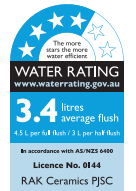

Cleaning & Care

- The toilet seat may be removed for cleaning - depress the quick release buttons and lift up.
- Clean only with a soft cloth or sponge using warm water and mild soap or detergent. Do not use any abrasive cleaning materials.
- Do not use any solvents or corrosive liquids.