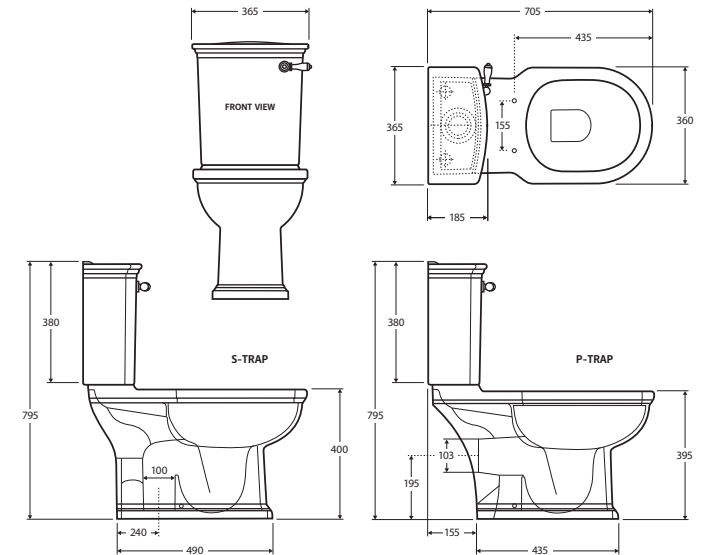

Available in

P-Trap
070130WS

S-Trap 240
060130WS

Cleaning & Care

- The toilet seat may be removed for cleaning - depress the quick release buttons and lift up.
- Clean only with a soft cloth or sponge using warm water and mild soap or detergent. Do not use any abrasive cleaning materials.
- Do not use any solvents or corrosive liquids.

While we aim to ensure specifications are correct at the time of publication, Fienza reserves the right to make modifications without prior notice. Physical colour may vary from image shown. All measurements are shown in millimetres. For ceramic products, please allow +/- 10 mm tolerance for manufacturing variance. Always use physical product measurements for mark-ups and roughing-in as the technical drawing may differ from actual product received.